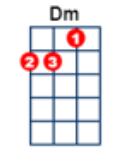

Where did our love go [G] Diana Ross & The Supremes' 1964

COUNT : 1 2 3 4 X=Clap Clap Clap Clap <https://www.youtube.com/watch?v=qTBmgA000Nw> BPM:132 E NOTE

X X X X |X X X X |C | |G |
Ba - by, ba-by Ba-by don't leave me,

G7 |C |C |G |
You came into my heart, *Ba-by, ba-by* so tender-ly, *where did our love go~~*

G |Dm | |G |
With a burn-ing love, *Ba-by, ba-by* that stings like a bee; *Ba-by, ba-by*

VERSE 2: -----

G7 |C | |G |
Now that I've sur-rend-ered, *Ba-by, ba-by* so help-less-ly, *where did our love go~~*

G7 |Dm | |G |
Ooh deep in-side me *Baby, baby* and it hurts so bad; *Baby, baby*

G7 |C | |G |
Be-fore you won my heart, *Baby, baby* you were a per-fect guy,

G |Dm | |G |
But now that you've got me, *Ba-by, ba-by* you wan-na leave me be-hind; *Ba-by, ba-by*

G |C | |G |
Oooh but Ba-by Ba-by, ba-by Baby don't leave me, *Baby, baby*

G |Dm | |G |
Ooh please don't leave me *Baby baby* all by my - self; *Ba-by, ba-by*

G |G |C \ |
Oooh Ba-by, ba-by x x x x