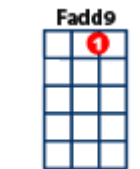

G7 . . . . |C . . . . | . . . . |G . . . . |
Oooh but Ba-by Ba - by, ba - by, where did our love go,

G7 . . . . |Dm . . . . | . . . . |G . . . . |
| Ooh don't you want me, *Ba-by, ba-by* Don't you want me no more *Ba-by, ba-by*

G7 . . . . |C . . . . | . . . . |G . . . . |Dm . . . . |
Oooh Ba-by

G . . . . |F . . . . |C . . . . |C . . . . |G . . . . |
x x x x |x x x x |Ba-by, ba-by, where did our love go?

G . . . . |Dm . . . . | . . . . |G . . . . |
And all of your prom-is-es of a love for-ev-er more *Ba-by, ba-by*

G7 . . . . |C . . . . | . . . . |G . . . . |
I've got this burn-ing, burning, year-ning feel-ing in-side me,

G7 . . . . |Dm . . . . | . . . . |G . . . . |
Ooh deep in-side me *Baby, baby* and it hurts so bad; *Baby, baby*

G7 . . . . |C . . . . | . . . . |G . . . . |
Be-fore you won my heart, *Baby, baby* you were a per-fect guy,

G . . . . |Dm . . . . | . . . . |G . . . . |
But now that you've got me, *Ba-by, ba-by* you wan-na leave me be-hind; *Ba-by, ba-by*

G . . . . |C . . . . | . . . . |G . . . . |
Oooh but Ba-by Ba-by, ba-by Baby don't leave me, *Baby, baby*

G . . . . |Dm . . . . | . . . . |G . . . . |
Ooh please don't leave me *Baby baby* all by my - self; *Ba-by, ba-by*

G . . . . |G . . . . |C \ . . . . |
Oooh Ba-by, ba-by x x x x