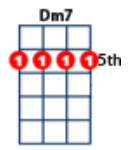

Where did our love go [G] Diana Ross & The Supremes' 1964

COUNT : 1 2 3 4 X=Clap Clap Clap Clap <https://www.youtube.com/watch?v=qTBmgA000Nw> BPM:132 E NOTE

X X X X |X X X X |C . . . . | . . . . |G . . . . |
Ba - by, ba-by Ba-by don't leave me,

Can use instead of Dm

G . . . . |Dm . . . . | . . . . |G . . . . |
Ooh please don't leave me ~~ all by my - self

G7 . . . . |C . . . . | . . . . |G . . . . |
I've got this burning, burning, year-ning feeling in-side me,

G7 . . . . |Dm . . . . | . . . . |G . . . . |
Ooh deep in-side me and it hurts so bad;