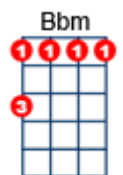

VERSE 2:

Dm\ 2 | 1 2 3 4 - [A7] [A7] [Dm]
I laughed and shook his hand--- and made my way back home

[Dm] [A7] [A7] [F]
I searched for form and land, for years and years I roamed

[F] [C] [C]
I gazed a gazely stare at all the millions

A7 . | . . . . [Dm] [Dm] [C][C]
here We must have died a-lone, a long long time a-go