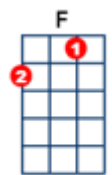

The Man who sold the World [Dm] David Bowie

<https://www.youtube.com/watch?v=g33-W9t2q2Q>

BPM:115

INTRO: COUNT 1 2 3 4 [A7][A7] [Dm][Dm] [F][F]

VERSE

Dm\ 2 | 1 2 3 4 - [A7] [A7] [Dm]
We passed up-on the stairs, we spoke of was and when

[Dm] [A7] [A7] [F]
Al-though I wasn't there, he said I was his friend

[F] [C] [C]
Which came as some sur-prise, I spoke into his

A7 . | [Dm] [Dm] [C][C]
Eyes I thought you died a--lone, a long long time a-go