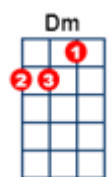

The Man who sold the World [Dm] David Bowie

<https://www.youtube.com/watch?v=g33-W9t2q2Q>

BPM:115

INTRO: COUNT 1 2 3 4 [A7][A7] [Dm][Dm] [F][F]

VERSE

Dm\ 2 | 1 2 3 4 - [A7] [A7] [Dm]
We passed up-on the stairs, we spoke of was and when

[Dm] [A7] [A7] [F]
Al-though I wasn't there, he said I was his friend

[F] [C] [C]
Which came as some sur-prise, I spoke into his

A7 . | [Dm] [Dm] [C][C]
Eyes I thought you died a--lone, a long long time a-go