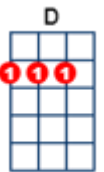

V3
|D . Em . |G . A . |D . Em . |G . A .
I see your face be-fore me---- as I lay on my--- bed-----

|D . Em . |G . A . |D . Em . |G . A .
I kind of get to thinkin'---- of all the things you--- said-----

V4
|D . Em . |G . A . |D . Em . |G . A .
You gave your promise to me--- and I gave mine to---

|D . Em . |G . A . |D . Em . |G . A . | Em\ \ --- G\ \ A\
I need someone be-side me--- in every-thing I--- do-----

A _____
E 3 2 0 0
C _____ 2

Chorus: |G . . . |Em . . .
You know I--- love--- you--- I always--- will----

|G . . . |D . . .
My mind's made up--- by the way that I feel---

|G . . . |Em . . .
There's no be-gin---- ning, there'll be no--- end

|E7 . . . |A . . . |A\ --- --- ---
'Cause on my-- love---- you can de--- pend--- A 0 2 4
E _____