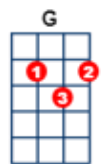

V5
|D . Em . |G . A . |D . Em . |G . A .
It's written on the wind it's every-where I--- go----

|D . Em . |G . A . |D . Em . |
So if you really love me--- come on and let it--- show----

G . A . |D . Em . |G . A . |D\
Come on and let it--- show---- Come on and let it--- s h o w ~~~~