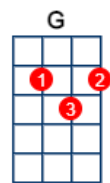

[Am] You can have your [C] choice of men
But [G] I could never [Am] love again
[G] He's the only [Em7] one for me Jo-[Am]lene [Am]
I [Am] had to have this [C] talk with you
My [G] happiness de[Am]pends on you
And what-[G]ever you de-[Em7]cide to do Jo-[Am]lene [Am]

Jo-[Am]lene Jo-[C]lene Jo-[G]lene Jo-[Am]lene
I'm [G] begging of you [Em7] please don't take my [Am] man [Am]
Jo-[Am]lene Jo-[C]lene Jo-[G]lene Jo-[Am]lene
[G] Please don't take him [Em7] just because you [Am] can [Am]

[Am] \ Jolene----- 1 2 3 4 [Am] \ Jolene----- 1 2 3 4 [Am] \