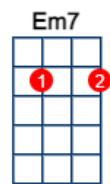

Jolene Key: Am Artist: Dolly Parton Writer: Dolly Parton

<https://www.youtube.com/watch?v=f6H4r1kWqSM>

Capo on 3rd fret

INTRO: [Am] [Am] [Am] [Am]

Jo-[Am]lene Jo-[C]lene Jo-[G]lene Jo-[Am]lene
I'm [G] begging of you [Em7] please don't take my [Am] man [Am]
Jo-[Am]lene Jo-[C]lene Jo-[G]lene Jo-[Am]lene
[G] Please don't take him [Em7] just because you [Am] can [Am]

Your [Am] beauty is be[C]yond compare
With [G] flaming locks of [Am] auburn hair
With [G] ivory skin and [Em7] eyes of emerald [Am] green [Am]
Your [Am] smile is like a [C] breath of spring
Your [G] voice is soft like [Am] summer rain
And [G] I cannot com-[Em7]pete with you Jo-[Am]lene [Am]

He [Am] talks about you [C] in his sleep
There's [G] nothing I can [Am] do to keep
From [G] crying when he [Em7] calls your name Jo-[Am]lene [Am]
And [Am] I can easily [C] understand
How [G] you could easily [Am] take my man
But you [G] don't know what he [Em7] means to me Jo-[Am]lene [Am]

Jo-[Am]lene Jo-[C]lene Jo-[G]lene Jo-[Am]lene
I'm [G] begging of you [Em7] please don't take my [Am] man [Am]
Jo-[Am]lene Jo-[C]lene Jo-[G]lene Jo-[Am]lene
[G] Please don't take him [Em7] just because you [Am] can [Am]