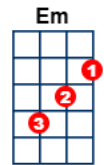

It's A Heartache [C] - Bonnie Tyler

Writers: Ronnie Scott, Steve Wolfe

<https://www.youtube.com/watch?v=bEOI38y8Nj8> 1977

Version 2

BPM: 120

FINGER STYLE INTRO: [C] [C] [C] [C]

[C] [C] [Em]
It's a heartache, nothing but a heart-ache
[Em] [F] [F] [C] [G]
Hits you when it's too late, hits you when you're down - own

[C] [C] [Em]
It's a fool's game, nothing but a fool's game
[Em] [F] [F] [C] [G]
Standing in the cold rain, feeling like a clown - own

[C] [C] [Em]
It's a heart-ache, nothing but a heart-ache
[Em] [F] [F] [C] [G]
Love him till your arms break, then he lets you down - own

[F] [G]
It ain't right with love to share,
[Em] [Am] [G . F .] [Em . G .]
When you find he doesn't care, for you

[F] [G]
It ain't wise to need some - one

[Em] [Am] [G . F .] [Em . G .]
As much as I depended on you Oh

INSTRUMENTAL: [C] [C] [Em] [Em] [F] [F] [C] [G]

[F] [G]
It ain't right with love to share,
[Em] [Am] [G . F .] [Em . G .]
When you find he doesn't care, for you

[F] [G]
It ain't wise to need some - one

[Em] [Am] [G . F .] [Em . G .]
As much as I depended on you Oh