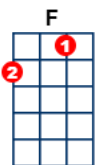

It's A Heartache [C] - Bonnie Tyler

Writers: Ronnie Scott, Steve Wolfe

<https://www.youtube.com/watch?v=bEOI38y8Nj8> 1977

Version 2

BPM: 120

FINGER STYLE INTRO: [C] [C] [C] [C]

[C] [C] [Em]
It's a heartache, nothing but a heart-ache
[Em] [F] [F] [C] [G]
Hits you when it's too late, hits you when you're down - own

[C] [C] [Em]
It's a fool's game, nothing but a fool's game
[Em] [F] [F] [C] [G]
Standing in the cold rain, feeling like a clown - own

[C] [C] [Em]
It's a heart-ache, nothing but a heart-ache
[Em] [F] [F] [C] [G]
Love him till your arms break, then he lets you down - own

[F] [G]
It ain't right with love to share,
[Em] [Am] [G . F .] [Em . G .]
When you find he doesn't care, for you

[F] [G]
It ain't wise to need some - one

[Em] [Am] [G . F .] [Em . G .]
As much as I depended on you Oh