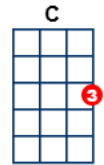

It's A Heartache [C] - Bonnie Tyler

Writers: Ronnie Scott, Steve Wolfe

<https://www.youtube.com/watch?v=bEOI38y8Nj8> 1977

Version 2

BPM: 120

FINGER STYLE INTRO: [C] [C] [C] [C]

[C] [C] [Em]
It's a heartache, nothing but a heart-ache
[Em] [F] [F] [C] [G]
Hits you when it's too late, hits you when you're down - own

[C] [C] [Em]
It's a fool's game, nothing but a fool's game
[Em] [F] [F] [C] [G]
Standing in the cold rain, feeling like a clown - own

[C] [C] [Em]
It's a heart-ache, nothing but a heart-ache
[Em] [F] [F] [C] [G]
Love him till your arms break, then he lets you down - own