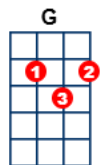

[C] [C] [Em]
It's a fool's game, nothing but fool's game
[Em] [F] [F] [C] [G]
Standing in the cold rain, feeling like a clown - own

INSTRUMENTAL: [C] [C] [Em] [Em] [F] [F] [C] [G]

[F] [G]
It ain't right with love to share,
[Em] [Am] [G . F .] [Em . G .]
When you find he doesn't care, for you

[F] [G]
It ain't wise to need some - one

[Em] [Am] [G . F .] [Em . G .]
As much as I depended on you . . . . . Oh

[C] [C] [Em]
It's a heart-ache, nothing but a heart-ache,
[Em] [F] [F] [C] [G]
Love him till your arms break, then he lets you down - own

[C] [C] [Em]
It's a fool's game (*It's a fool's game*), nothing but fool's game (*a fool's game*)

[Em] [F] [F] [C] [G] [C] [C \ ]
Standing in the cold rain, feeling like a clown - own Oh it's a heart-ache\