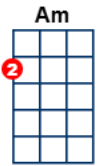

It's A Heartache [C] - Bonnie Tyler

Writers: Ronnie Scott, Steve Wolfe

<https://www.youtube.com/watch?v=bEOI38y8Nj8> 1977

Version 2

BPM: 120

FINGER STYLE INTRO: [C] [C] [C] [C]

[C] [C] [Em]
It's a heartache, nothing but a heart-ache
[Em] [F] [F] [C] [G]
Hits you when it's too late, hits you when you're down - own

[C] [C] [Em]
It's a fool's game, nothing but a fool's game
[Em] [F] [F] [C] [G]
Standing in the cold rain, feeling like a clown - own

[C] [C] [Em]
It's a heart-ache, nothing but a heart-ache
[Em] [F] [F] [C] [G]
Love him till your arms break, then he lets you down - own