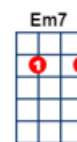

<https://www.youtube.com/watch?v=pfeCX6jXls4> Ray Conniff Singers BPM: 112

VERSION 2

INTRO: 1 2 3 4 | G6 . Gdim . | Am7 . Gdim . | G6 . Gdim . | D7\ . . . |

-- -- -- | Gmaj7 | | E7 |
It had to be you----- it had to be you-----