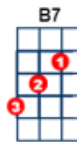

<https://www.youtube.com/watch?v=pfeCX6jXls4> Ray Conniff Singers BPM: 112

VERSION 2

INTRO: 1 2 3 4 | G6 . Gdim . | Am7 . Gdim . | G6 . Gdim . | D7\ . . . |

-- -- -- | Gmaj7 | | E7 |
It had to be you----- it had to be you-----

. . . . | A9 . A7 . | A9 . A7 . | A9 | |
I wandered a - round--- and final-ly found---some-body who-----

A7 | D7 | B7 | Em7 |
Could make me be true----- could make me feel blue-----

. . . . | A7 | A7 | D7 | D7\
And even be glad---- just to be sad-- thinking of you-----