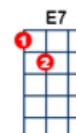

-- -- -- | Gmaj7 . . . . | . . . . | E7 . . . . | . . . .
Some others I've seen----- might never be mean-----

. . . . | A7 . . . . | A7 . . . . | A7 . . . . |
Might never be cross - or try to be boss - but they wouldn't do-----