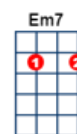

<https://www.youtube.com/watch?v=pfeCX6jXIs4> Ray Conniff Singers BPM: 112

VERSION 1. EASY

INTRO: 1 2 3 4 |Em7 . Gdim . |Am7 . Gdim . |Em7 . Gdim . |D7\ . . . |

-- -- -- |Gmaj7 . . . . | . . . . | E7 . . . . | . . . .  
It had to be you----- it had to be you-----

## SCAT SINGING

--- --- --- --- | C . . . . | Cm . . . . | G \ --- --- --- |  
Daa Daa Da Daaa Daa Da Da Da Da Da Da Da Daaa Da Da Da  
For no--- body else--- gives me a thrill----- With all your faults---- I love you

Em7 . . . . | D7\ --- --- --- | D7\ --- --- --- | G . . . . | G\  
Daa Da Da Da Da Daaa Da Da Da Daaa Da Da Da Da Daaa  
still It had to be you--- wonder-ful you-- it had to be you-----

-----GUYS SING BA BA's

--- --- --- --- | C . . . . | Cm . . . . | G \ --- --- --- |  
For no-- body else--- gives me a thrill----- With all your faults---- I love you

Em7 . . . . | D7\ --- --- --- | D7\ --- --- --- | G . . . . | G\  
still It had to be you--- wonder-ful you---- it had to be you-----