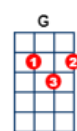

<https://www.youtube.com/watch?v=pfeCX6jXIs4> Ray Conniff Singers BPM: 112

VERSION 1. EASY

INTRO: 1 2 3 4 |Em7 . Gdim . |Am7 . Gdim . |Em7 . Gdim . |D7\ . . . |

-- -- -- |Gmaj7 . . . . | . . . . | E7 . . . . | . . . .  
It had to be you----- it had to be you-----

. . . . | A7 . . . . | A7 . . . . | A7 . . . . | . . . .  
I wandered a - round--- and final-ly found---some-body who-----

A7 . . . . | D7 . . . . | . . . . | Em7 . . . . |  
Could make me be true----- could make me feel blue-----

## SCAT SINGING

--- --- --- --- | C . . . . | Cm . . . . | G \ --- --- --- |  
Daa Daa Da Daaa Daa Da Da Da Da Da Da Da Daaa Da Da Da  
For no--- body else--- gives me a thrill----- With all your faults---- I love you

--- --- --- --- | C . . . . | Cm . . . . | G \ --- --- --- |  
For no-- body else--- gives me a thrill----- With all your faults---- I love you

Em7 . . . . | D7\ --- --- --- | D7\ --- --- --- | G . . . . | G\  
still It had to be you--- wonder-ful you---- it had to be you-----