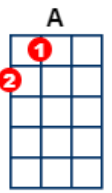

<https://www.youtube.com/watch?v=4Ga2eQemgvg>

INTRO: [D] [D \]

[NC] Working all [D] day . . . and the sun don't [G] shine
Trying to get [A] by . . . and I'm just killing [D] time
I feel the [D] rain . . . fall the whole night [G] through
Far away from [Em] you . . . [A] California [D] blue [D \]

WOOD BLOCK PERC {◆ ◆ ◆ }

[NC] California [G] blue . . . dreaming all a-[D]lone
Nothing else to [A7] do . . . California [D] blue
Every day I [G] pray . . . I'll be on my [D] way
Saving love for [A7] you . . . California [D] blue [D]

[A7] One sunny day, . . I'll get [D] back again
[G] Somehow, some-[A] way, . . .but I [D] don't know when
California [A] blue, . . .California [D] blue [D \]

[NC] Living my [D] life . . . with you on my [G] mind
Thinking of [A] things . . . that I left far be-[D]hind
It's been so [D] long . . . doing all I can [G] do
To get back to [Em] you, . [A] California [D] blue [D]

GUYS (GALS)
California [G] blue, (California blue)
Dreaming all a-[D]lone (California blue)
Nothing else to [A] do, (California blue),
California [D] blue

ALL Everyday I [G] pray, ... I'll be on my [D] way
Saving love for [A7] you . . . .California [D] blue [D]

[A7] One sunny day, ...I'll get [D] back again
[G] Somehow, some-[A]way, ... but I [D] don't know when
California [A] blue, . . . California [D] blue [D]

Still missing [Em] you, . . . [A] California [D] blue [D]
Still missing [Em] you, . . . [A] California [D] blue [D]

↑ Still missing [Em] you, . . [A] Cali ↑ fo - orn - nia [D] blue [D \]

PERC STOP