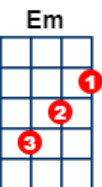

<https://www.youtube.com/watch?v=4Ga2eQemgvg>

INTRO: [D] [D \]

[NC] Working all [D] day . . . and the sun don't [G] shine
Trying to get [A] by . . . and I'm just killing [D] time
I feel the [D] rain . . . fall the whole night [G] through
Far away from [Em] you . . . [A] California [D] blue [D \]

WOOD BLOCK PERC {◆ ◆ ◆ }

[NC] California [G] blue . . . dreaming all a-[D]lone
Nothing else to [A7] do . . . California [D] blue
Every day I [G] pray . . . I'll be on my [D] way
Saving love for [A7] you . . . California [D] blue [D]

[A7] One sunny day, . . I'll get [D] back again
[G] Somehow, some-[A] way, . . .but I [D] don't know when
California [A] blue, . . .California [D] blue [D \]

[NC] Living my [D] life . . . with you on my [G] mind
Thinking of [A] things . . . that I left far be-[D]hind
It's been so [D] long . . . doing all I can [G] do
To get back to [Em] you, . [A] California [D] blue [D]

GUYS (GALS)
California [G] blue, (California blue)
Dreaming all a-[D]lone (California blue)
Nothing else to [A] do, (California blue),
California [D] blue

ALL Everyday I [G] pray, ... I'll be on my [D] way
Saving love for [A7] you . . . .California [D] blue [D]

[A7] One sunny day, ...I'll get [D] back again
[G] Somehow, some-[A]way, ... but I [D] don't know when
California [A] blue, . . . California [D] blue [D]

Still missing [Em] you, . . . [A] California [D] blue [D]
Still missing [Em] you, . . . [A] California [D] blue [D]

↑ Still missing [Em] you, . . [A] Cali ↑ fo - orn - nia [D] blue [D \]

PERC STOP