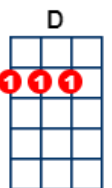

<https://www.youtube.com/watch?v=4Ga2eQemgvg>

INTRO: [D] [D \]

[NC] Working all [D] day . . . and the sun don't [G] shine
Trying to get [A] by . . . and I'm just killing [D] time
I feel the [D] rain . . . fall the whole night [G] through
Far away from [Em] you . . . [A] California [D] blue [D \]

WOOD BLOCK PERC {◆ ◆ ◆ }

[NC] California [G] blue . . . dreaming all a-[D]lone
Nothing else to [A7] do . . . California [D] blue
Every day I [G] pray . . . I'll be on my [D] way
Saving love for [A7] you . . . California [D] blue [D]

[A7] One sunny day, . . I'll get [D] back again
[G] Somehow, some-[A] way, . . .but I [D] don't know when
California [A] blue, . . .California [D] blue [D \]

[NC] Living my [D] life . . . with you on my [G] mind
Thinking of [A] things . . . that I left far be-[D]hind
It's been so [D] long . . . doing all I can [G] do
To get back to [Em] you, . [A] California [D] blue [D]

GUYS (GALS)
California [G] blue, (California blue)
Dreaming all a-[D]lone (California blue)
Nothing else to [A] do, (California blue),
California [D] blue

ALL Everyday I [G] pray, ... I'll be on my [D] way
Saving love for [A7] you . . . .California [D] blue [D]

[A7] One sunny day, ...I'll get [D] back again
[G] Somehow, some-[A]way, ... but I [D] don't know when
California [A] blue, . . . California [D] blue [D]

Still missing [Em] you, . . . [A] California [D] blue [D]
Still missing [Em] you, . . . [A] California [D] blue [D]

↑ Still missing [Em] you, . . [A] Cali ↑ fo - orn - nia [D] blue [D \]

PERC STOP